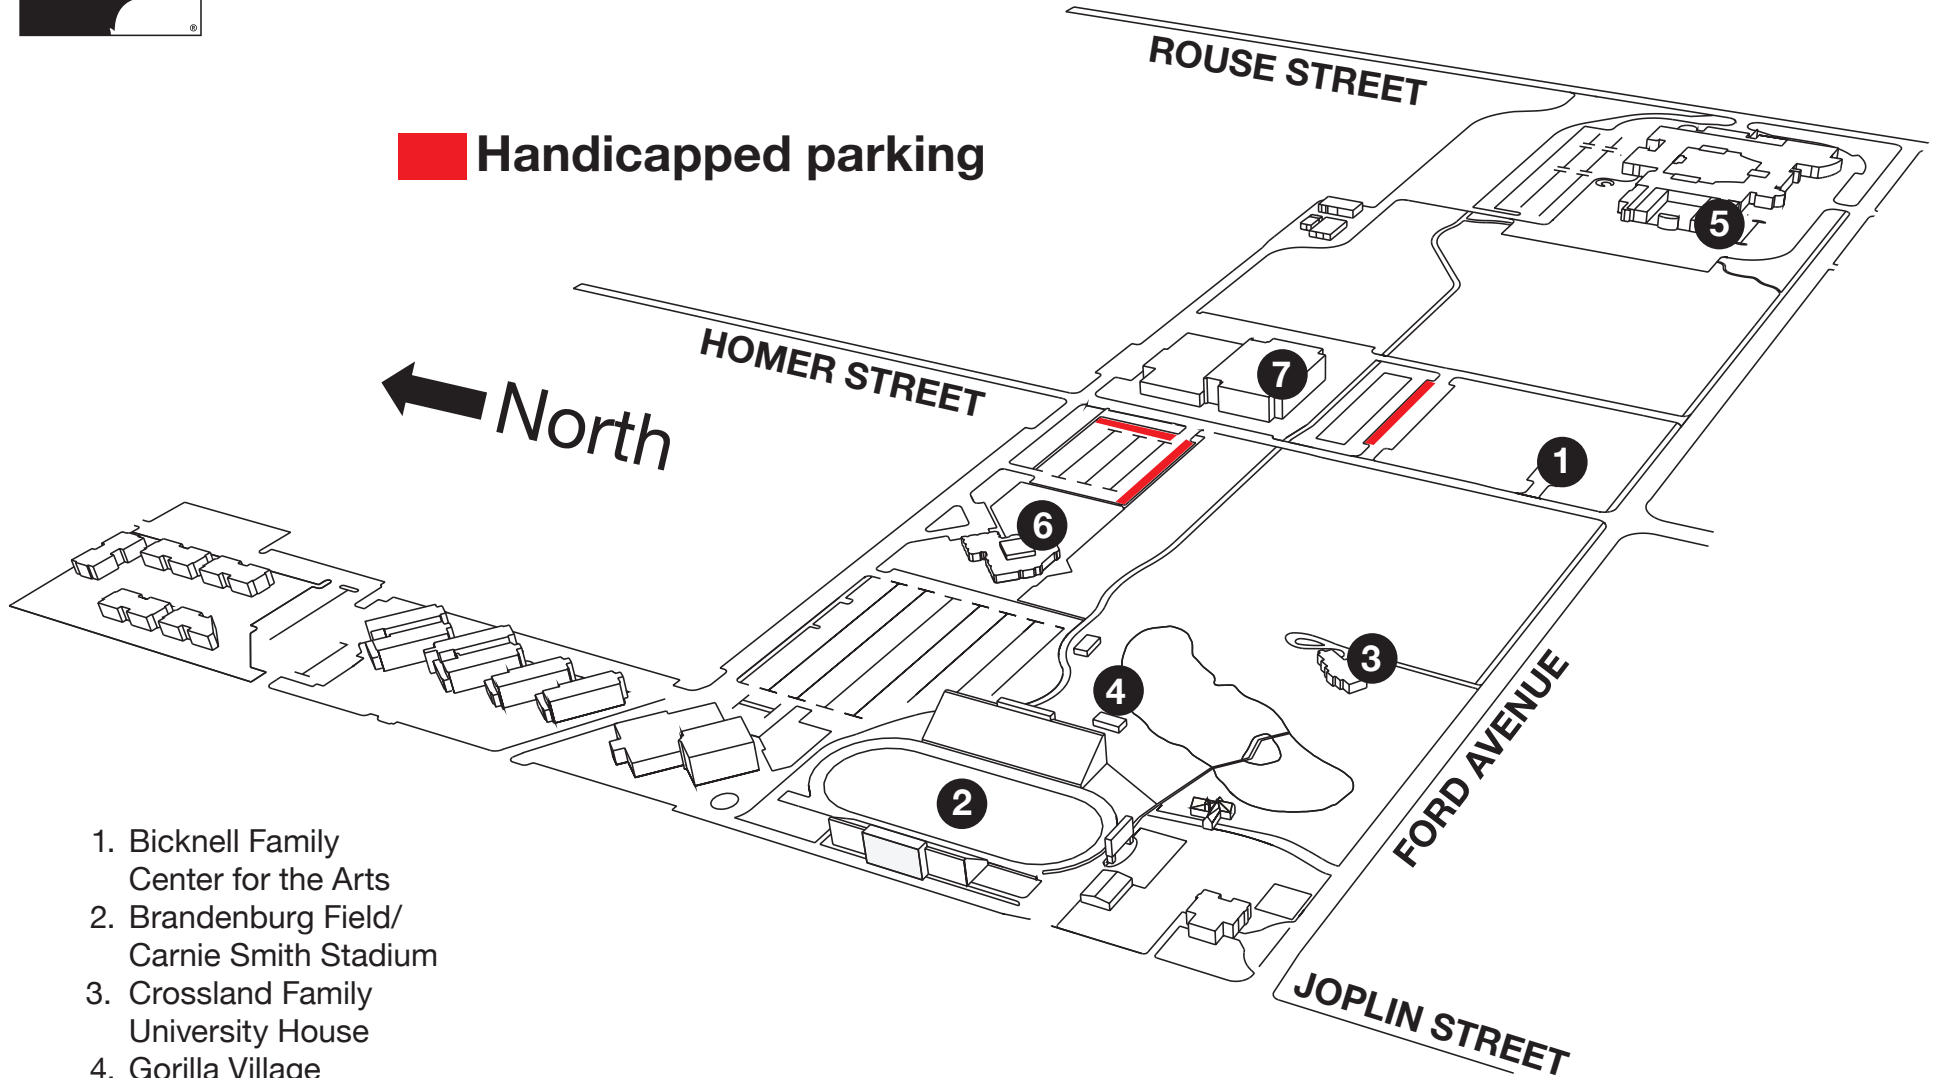

COMMENCEMENT PARKING

 Handicapped parking

 North

1. Bicknell Family
Center for the Arts
2. Brandenburg Field/
Carnie Smith Stadium
3. Crossland Family
University House
4. Gorilla Village
5. Kansas Technology Center
6. McPherson Hall
7. Weede P.E. Building/
Robert W. Plaster Center