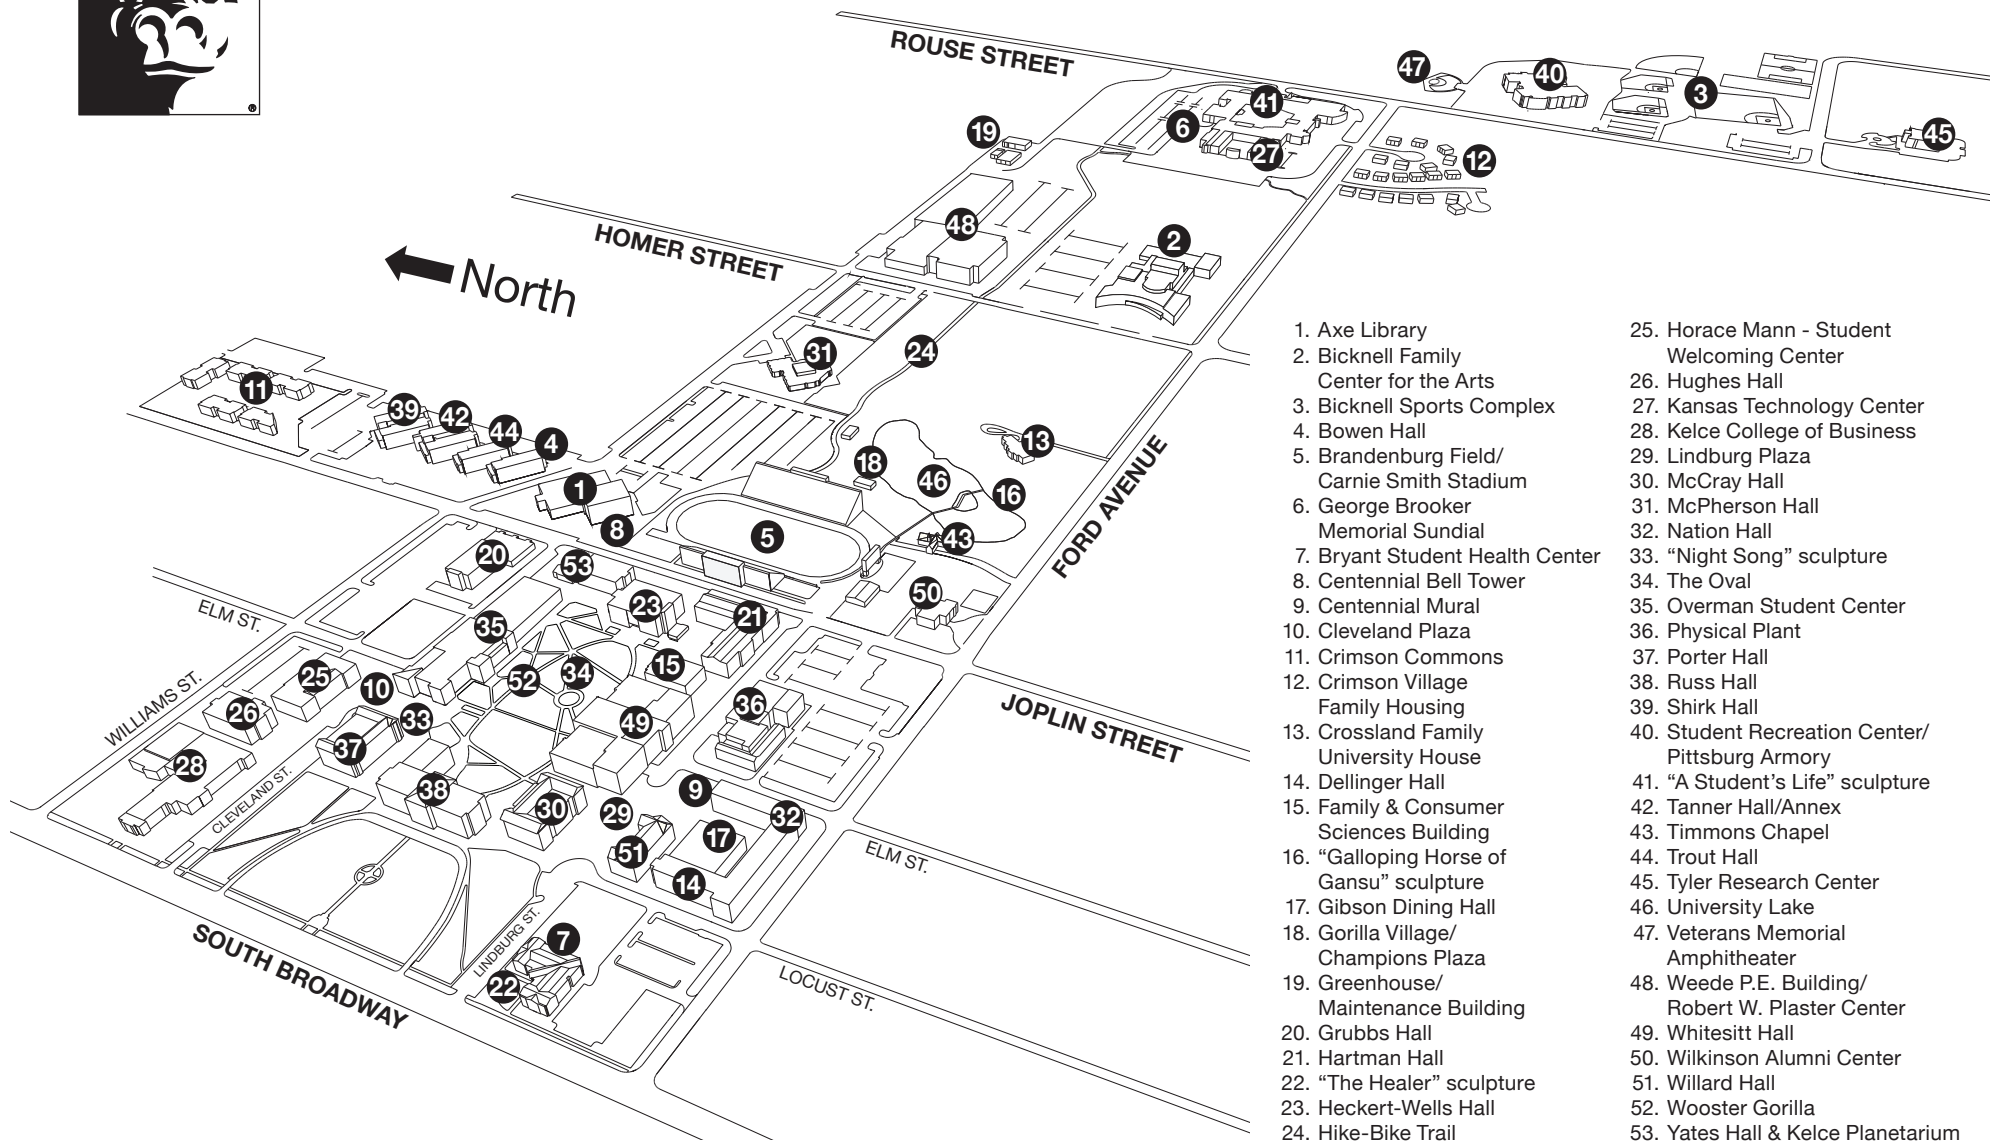

Pittsburg State University Campus Map

1. Axe Library
2. Bicknell Family Center for the Arts
3. Bicknell Sports Complex
4. Bowen Hall
5. Brandenburg Field/ Carnie Smith Stadium
6. George Brooker Memorial Sundial
7. Bryant Student Health Center
8. Centennial Bell Tower
9. Centennial Mural
10. Cleveland Plaza
11. Crimson Commons
12. Crimson Village Family Housing
13. Crossland Family University House
14. Dellinger Hall
15. Family & Consumer Sciences Building
16. "Galloping Horse of Gansu" sculpture
17. Gibson Dining Hall
18. Gorilla Village/ Champions Plaza
19. Greenhouse/ Maintenance Building
20. Grubbs Hall
21. Hartman Hall
22. "The Healer" sculpture
23. Heckert-Wells Hall
24. Hike-Bike Trail
25. Horace Mann - Student Welcoming Center
26. Hughes Hall
27. Kansas Technology Center
28. Kelce College of Business
29. Lindburg Plaza
30. McCray Hall
31. McPherson Hall
32. Nation Hall
33. "Night Song" sculpture
34. The Oval
35. Overman Student Center
36. Physical Plant
37. Porter Hall
38. Russ Hall
39. Shirk Hall
40. Student Recreation Center/ Pittsburg Armory
41. "A Student's Life" sculpture
42. Tanner Hall/Annex
43. Timmons Chapel
44. Trout Hall
45. Tyler Research Center
46. University Lake
47. Veterans Memorial Amphitheater
48. Weede P.E. Building/ Robert W. Plaster Center
49. Whitesitt Hall
50. Wilkinson Alumni Center
51. Willard Hall
52. Wooster Gorilla
53. Yates Hall & Kelce Planetarium